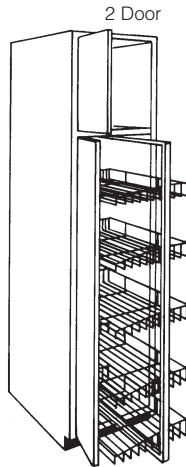

## 84" HIGH - 24" DEEP CORNER CHINA HUTCH

CH3684 SOLID DOORS  
CCH3684 CHINA DOORS  
CFH3684 FRENCH DOORS

## PANTRY CABINET W/SLIDING TRAYS

PCST1584 L/R  
PCST1884 L/R  
PCST2184 L/R

PCST2484  
PCST2784  
PCST3084  
PCST3384  
PCST3684

## PANTRY CABINET W/ROLL-OUT UNIT

PCRU1884 L/R  
PCRU2484 (4 Door)  
PCRU3084 (4 Door)