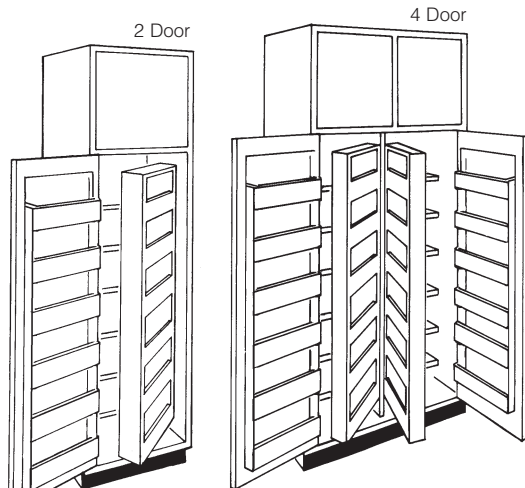

PANTRY CABINET W/MULTI STORAGE UNIT

PCMS1884 L/R

PCMS3084
PCMS3684