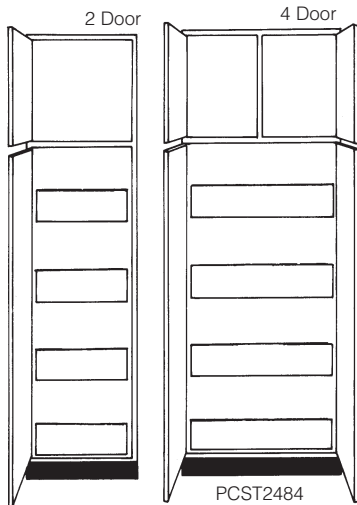

PANTRY CABINET W/SLIDING TRAYS

PCST1584 L/R
PCST1884 L/R
PCST2184 L/R

PCST2484
PCST2784
PCST3084
PCST3384
PCST3684