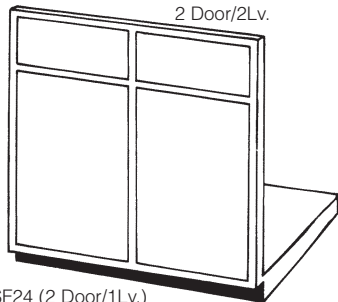

# BASE CABINETS

BASE CABINETS - 24" DEEP - 35" HIGH - BASE CABINETS AVAILABLE WITH FULL LENGTH DOOR (NO DRAWER) - PREFAX "A" e.g. AB12

BASE TRAY CABINET

BT9 L/R

BASE CABINET

B12 L/R  
B15 L/R

B18 L/R  
B21 L/R

2 Door/2 Dw.

B24 (2 Door/1Dw.)  
B27  
B30  
B33

B36  
B39  
B42

3 Door/3 Dw.

B45  
B48

BASE SINK FRONT W/FLOOR

2 Door/2Lv.

BSF24 (2 Door/1Lv.)