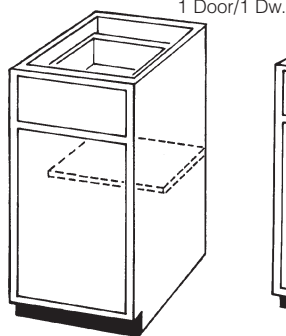

# BASE CABINETS

BASE CABINETS - 24" DEEP - 35" HIGH - BASE CABINETS AVAILABLE WITH FULL LENGTH DOOR (NO DRAWER) - PREFAX "A" e.g. AB12

BASE TRAY CABINET

BT9 L/R

BASE CABINET

B12 L/R  
B15 L/R

B18 L/R  
B21 L/R

2 Door/2 Dw.

B24 (2 Door/1Dw.)  
B27  
B30  
B33

B36  
B39  
B42

3 Door/3 Dw.

B45  
B48

BASE SINK FRONT W/FLOOR

2 Door/2Lv.

BSF24 (2 Door/1Lv.)