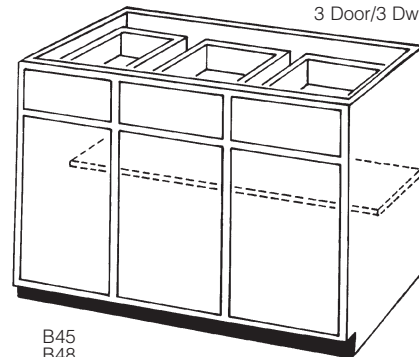

# BASE CABINETS

BASE CABINETS - 24" DEEP - 35" HIGH - BASE CABINETS AVAILABLE WITH FULL LENGTH DOOR (NO DRAWER) - PREFAX "A" e.g. AB12

BASE TRAY CABINET

BT9 L/R

BASE CABINET

B12 L/R  
B15 L/R

B18 L/R  
B21 L/R

2 Door/2 Dw.

B24 (2 Door/1Dw.)  
B27  
B30  
B33

B36  
B39  
B42

3 Door/3 Dw.

B45  
B48

BASE SINK FRONT W/FLOOR

2 Door/2Lv.

BSF24 (2 Door/1Lv.)