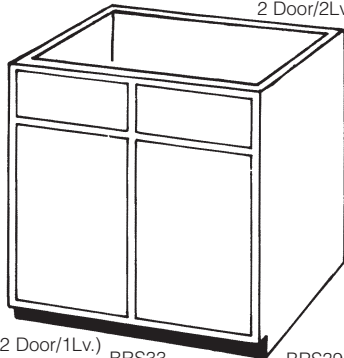

# BASE CABINETS

BASE CABINETS - 24" DEEP - 35" HIGH - BASE CABINETS AVAILABLE WITH FULL LENGTH DOOR (NO DRAWER) - PREFAX "A" e.g. AB12

BASE TRAY CABINET

BT9 L/R

BASE CABINET

B12 L/R  
B15 L/R

B18 L/R  
B21 L/R

2 Door/2 Dw.

B24 (2 Door/1Dw.)  
B27  
B30  
B33

B36  
B39  
B42

3 Door/3 Dw.

B45  
B48

BASE SINK FRONT W/FLOOR

2 Door/2Lv.

BSF24 (2 Door/1Lv.)

BSF27

BSF30

BSF33

BSF36

BSF39

BSF42

BSF45 (3DR/3LV)

BSF48

BASE RANGE & SINK CABINET

2 Door/2Lv.

BRS24 (2 Door/1Lv.)

BRS27

BRS30

BRS33

BRS36

BRS39