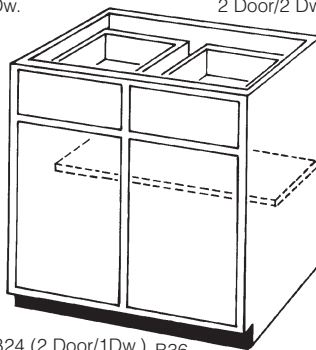

# BASE CABINETS

BASE CABINETS - 24" DEEP - 35" HIGH - BASE CABINETS AVAILABLE WITH FULL LENGTH DOOR (NO DRAWER) - PREFAX "A" e.g. AB12

BASE TRAY CABINET

BT9 L/R

BASE CABINET

B12 L/R  
B15 L/R

B18 L/R  
B21 L/R

2 Door/2 Dw.

B24 (2 Door/1Dw.)  
B27  
B30  
B33

B36  
B39  
B42

3 Door/3 Dw.

B45  
B48

BASE SINK FRONT W/FLOOR

2 Door/2Lv.

BSF24 (2 Door/1Lv.)