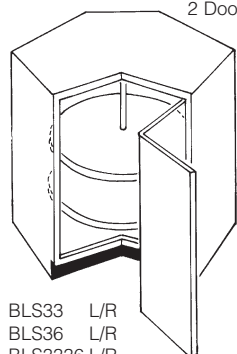

BASE CORNER CABINETS

BASE BLIND CORNER (3" filler included)
Base Corner Cabinets may be pulled up to 3" max.
1 Door/1 Dw.

BBC36 L/R BBC42 L/R
BBC39 L/R BBC45 L/R
BBC48 L/R (2 DR/1DW)

BASE BLIND SUSAN W/PIVOT SHELF
1 Door/1 Dw.

BBS42 L/R
BBS45 L/R

BASE DIAGONAL SINK FRONT W/FLOOR
1 Door/1 Lv.

BDSF36 L/R
BDSF39 L/R

BASE ANGLE SINK FRONT W/FLOOR
2 Door

BASF33 L/R
BASF36 L/R

BASE ANGLE CORNER
2 Door

BAC33 L/R
BAC36 L/R
BAC3336 L/R
BAC3633 L/R

BASE LAZY SUSAN
2 Door

BLS33 L/R
BLS36 L/R
BLS3336 L/R
BLS3633 L/R

BASE KIDNEY SUSAN
2 Door

BKS33 L/R
BKS36 L/R
BKS3336 L/R
BKS3633 L/R

BASE DIAGONAL CABINET
1 Door/1 Lv.

BDAC33
BDAC36