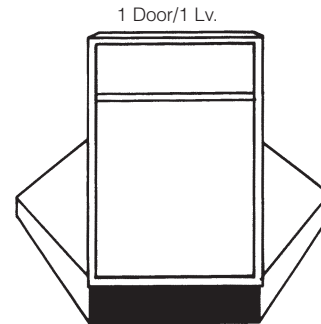

BASE CORNER CABINETS

BASE BLIND CORNER (3" filler included)
Base Corner Cabinets may be pulled up to 3" max.
1 Door/1 Dw.

BBC36 L/R BBC42 L/R
BBC39 L/R BBC45 L/R
BBC48 L/R (2 DR/1DW)

BASE BLIND SUSAN W/PIVOT SHELF
1 Door/1 Dw.

BBS42 L/R
BBS45 L/R

BASE DIAGONAL SINK FRONT W/FLOOR
1 Door/1 Lv.

BDSF36 L/R
BDSF39 L/R

BASE ANGLE SINK FRONT W/FLOOR
2 Door

BASF33 L/R
BASF36 L/R

BASE ANGLE CORNER
2 Door

BAC33 L/R
BAC36 L/R
BAC3336 L/R
BAC3633 L/R

BASE LAZY SUSAN
2 Door

BLS33 L/R
BLS36 L/R
BLS3336 L/R
BLS3633 L/R

BASE KIDNEY SUSAN
2 Door

BKS33 L/R
BKS36 L/R
BKS3336 L/R
BKS3633 L/R

BASE DIAGONAL CABINET
1 Door/1 Lv.

BDAC33
BDAC36