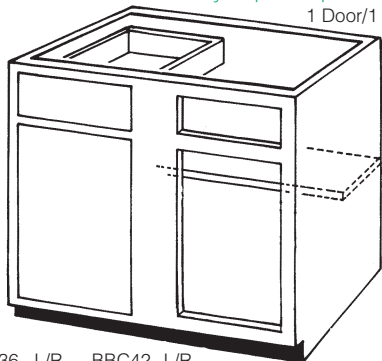

BASE CORNER CABINETS

BASE BLIND CORNER (3" filler included)
Base Corner Cabinets may be pulled up to 3" max.
1 Door/1 Dw.

BBC36 L/R BBC42 L/R
BBC39 L/R BBC45 L/R
BBC48 L/R (2 DR/1DW)

BASE BLIND SUSAN W/PIVOT SHELF
1 Door/1 Dw.

BBS42 L/R
BBS45 L/R

BASE DIAGONAL SINK FRONT W/FLOOR
1 Door/1 Lv.

BDSF36 L/R
BDSF39 L/R

BASE ANGLE SINK FRONT W/FLOOR
2 Door

BASF33 L/R
BASF36 L/R

BASE ANGLE CORNER
2 Door

BAC33 L/R
BAC36 L/R
BAC3336 L/R
BAC3633 L/R

BASE LAZY SUSAN
2 Door

BLS33 L/R
BLS36 L/R
BLS3336 L/R
BLS3633 L/R

BASE KIDNEY SUSAN
2 Door

BKS33 L/R
BKS36 L/R
BKS3336 L/R
BKS3633 L/R

BASE DIAGONAL CABINET
1 Door/1 Lv.

BDAC33
BDAC36