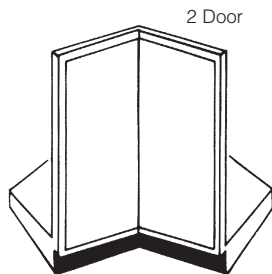

BASE CORNER CABINETS

BASE BLIND CORNER (3" filler included)
Base Corner Cabinets may be pulled up to 3" max.
1 Door/1 Dw.

BBC36 L/R BBC42 L/R
BBC39 L/R BBC45 L/R
BBC48 L/R (2 DR/1DW)

BASE BLIND SUSAN W/PIVOT SHELF
1 Door/1 Dw.

BBS42 L/R
BBS45 L/R

BASE DIAGONAL SINK FRONT W/FLOOR
1 Door/1 Lv.

BDSF36 L/R
BDSF39 L/R

BASE ANGLE SINK FRONT W/FLOOR
2 Door

BASF33 L/R
BASF36 L/R

BASE ANGLE CORNER
2 Door

BAC33 L/R
BAC36 L/R
BAC3336 L/R
BAC3633 L/R

BASE LAZY SUSAN
2 Door

BLS33 L/R
BLS36 L/R
BLS3336 L/R
BLS3633 L/R

BASE KIDNEY SUSAN
2 Door

BKS33 L/R
BKS36 L/R
BKS3336 L/R
BKS3633 L/R

BASE DIAGONAL CABINET
1 Door/1 Lv.

BDAC33
BDAC36