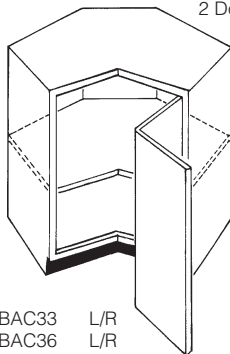

BASE CORNER CABINETS

BASE BLIND CORNER (3" filler included)
Base Corner Cabinets may be pulled up to 3" max.
1 Door/1 Dw.

BBC36 L/R BBC42 L/R
BBC39 L/R BBC45 L/R
BBC48 L/R (2 DR/1DW)

BASE BLIND SUSAN W/PIVOT SHELF
1 Door/1 Dw.

BBS42 L/R
BBS45 L/R

BASE DIAGONAL SINK FRONT W/FLOOR
1 Door/1 Lv.

BDSF36 L/R
BDSF39 L/R

BASE ANGLE SINK FRONT W/FLOOR
2 Door

BASF33 L/R
BASF36 L/R

BASE ANGLE CORNER
2 Door

BAC33 L/R
BAC36 L/R
BAC3336 L/R
BAC3633 L/R

BASE LAZY SUSAN
2 Door

BLS33 L/R
BLS36 L/R
BLS3336 L/R
BLS3633 L/R

BASE KIDNEY SUSAN
2 Door

BKS33 L/R
BKS36 L/R
BKS3336 L/R
BKS3633 L/R

BASE DIAGONAL CABINET
1 Door/1 Lv.

BDAC33
BDAC36