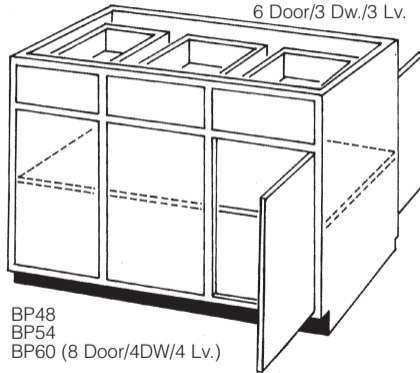

BASE PENINSULA CABINETS

BASE PENINSULA CABINETS - 24" DEEP - 35" HIGH (Frameless European style cabinets. Max length 48")

4 Door/2 Dw./2 Lv.

BP24 (2 DR/1DW)
BP27
BP30
BP33

BP36
BP39
BP42

6 Door/3 Dw./3 Lv.

BP48
BP54
BP60 (8 Door/4DW/4 Lv.)

BASE PENINSULA RANGE & SINK CABINET

4 Door/4 Lv.

BPRS30
BPRS36
BPRS42
BPRS48 (6 Door/6 Lv.)