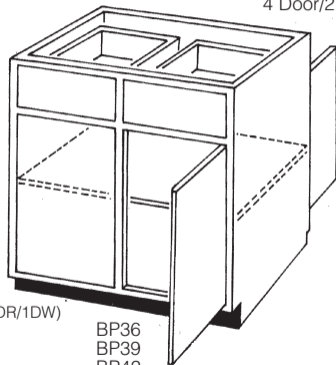

BASE PENINSULA CABINETS

BASE PENINSULA CABINETS - 24" DEEP - 35" HIGH (Frameless European style cabinets. Max length 48")

4 Door/2 Dw./2 Lv.

BP24 (2 DR/1DW)
BP27
BP30
BP33

BP36
BP39
BP42

6 Door/3 Dw./3 Lv.

BP48
BP54
BP60 (8 Door/4DW/4 Lv.)

BASE PENINSULA RANGE & SINK CABINET

4 Door/4 Lv.

BPRS30
BPRS36
BPRS42
BPRS48 (6 Door/6 Lv.)