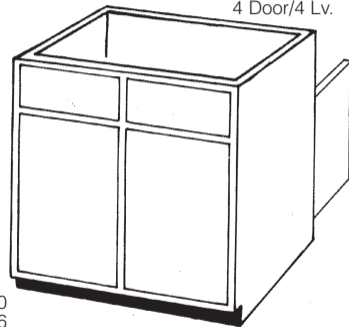

BASE PENINSULA CABINETS

BASE PENINSULA CABINETS - 24" DEEP - 35" HIGH (Frameless European style cabinets. Max length 48")

4 Door/2 Dw./2 Lv.

BP24 (2 DR/1DW)
BP27
BP30
BP33

BP36
BP39
BP42

6 Door/3 Dw./3 Lv.

BP48
BP54
BP60 (8 Door/4DW/4 Lv.)

BASE PENINSULA RANGE & SINK CABINET

4 Door/4 Lv.

BPRS30
BPRS36
BPRS42
BPRS48 (6 Door/6 Lv.)