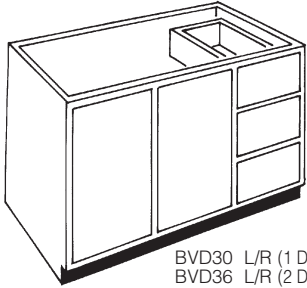

BATHROOM VANITIES

BATHROOM VANITIES - 21" DEEP - 30" HIGH VANITY

MATCHING VANITY WALL CABINETS ARE THE SAME SIZES AS KITCHEN WALL CABINETS (FRAMELESS EUROPEAN STYLE CABINETS. MAX LENGTH 48")

BV18 L/R
BV21 L/R

BV24 BV36
BV27 BV39
BV30 BV42
BV33

BV45
BV48
BV54

BV60

VANITY W/DRAWERS

SPECIFY LEFT OR RIGHT DRAWER

BVD30 L/R (1 Door/3 Dw.)
BVD36 L/R (2 Door/3 Dw.)
BVD42 L/R
BVD48 L/R
BVD54 L/R
BVD60 L/R

CENTRE DRAWER VANITY

CDV48
CDV54
CDV60

VANITY COMBINATION DOOR & DRAWER

4 Door/2 Dw.

BVC48
BVC54
BVC60

VANITY FRONTS W/FLOOR

2 Door

VF36
VF39
VF24 VF42
VF27 VF45 (3 Door)
VF30 VF48 (3 Door)
VF33

VANITY BASE - 21" DEEP - 30" HIGH

1 Door/1 Dw.

VB12 L/R
VB15 L/R
VB18 L/R
VB21 L/R

2 Door/2 Dw.

VB24 VB36
VB27 VB39
VB30 VB42
VB33

VANITY DRAWERS

3 Drawer

VD12 VD21
VD15 VD24
VD18

DESK CENTRE - REFER TO UNDER COUNTER DESK DRAWER