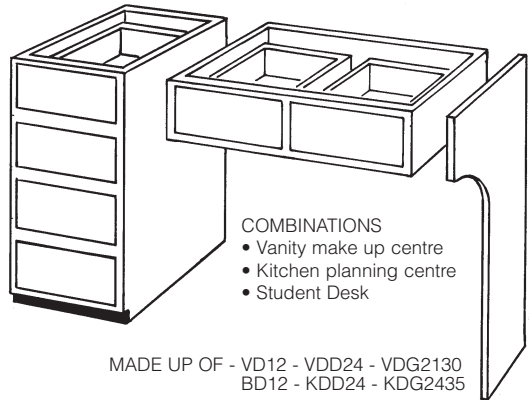

1 Door/1 Dw.

VB12 L/R
VB15 L/R
VB18 L/R
VB21 L/R

2 Door/2 Dw.

VB24 VB36
VB27 VB39
VB30 VB42
VB33

VANITY DRAWERS

3 Drawer

VD12 VD21
VD15 VD24
VD18

DESK CENTRE - REFER TO UNDER COUNTER DESK DRAWER

- COMBINATIONS
- Vanity make up centre
 - Kitchen planning centre
 - Student Desk

MADE UP OF - VD12 - VDD24 - VDG2130
BD12 - KDD24 - KDG2435

VANITY LINEN CLOSET - 84" HIGH - 21" DEEP

3 Door

VLC1284 L/R
VLC1584 L/R
VLC1884 L/R
VLC2184 L/R

6 Door

VLC2484
VLC3084
VLC3684

MEDICINE CABINET - 5" DEEP

1 Door

MC1532 L/R
MC1832 L/R
MC2132

2 Door

MC2432
MC3032
MC3632

WALL BOUTIQUE - 8" DEEP