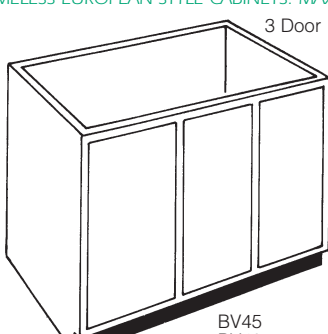

BATHROOM VANITIES

BATHROOM VANITIES - 21" DEEP - 30" HIGH VANITY

MATCHING VANITY WALL CABINETS ARE THE SAME SIZES AS KITCHEN WALL CABINETS (FRAMELESS EUROPEAN STYLE CABINETS. MAX LENGTH 48")

BV18 L/R
BV21 L/R

BV24 BV36
BV27 BV39
BV30 BV42
BV33

BV45
BV48
BV54

BV60

VANITY W/DRAWERS

SPECIFY LEFT OR RIGHT DRAWER

BVD30 L/R (1 Door/3 Dw.)
BVD36 L/R (2 Door/3 Dw.)
BVD42 L/R
BVD48 L/R
BVD54 L/R
BVD60 L/R

CENTRE DRAWER VANITY

CDV48
CDV54
CDV60

VANITY COMBINATION DOOR & DRAWER

4 Door/2 Dw.

BVC48
BVC54
BVC60

VANITY FRONTS W/FLOOR

2 Door

VF36
VF39
VF24 VF42
VF27 VF45 (3 Door)
VF30 VF48 (3 Door)
VF33

VANITY BASE - 21" DEEP - 30" HIGH