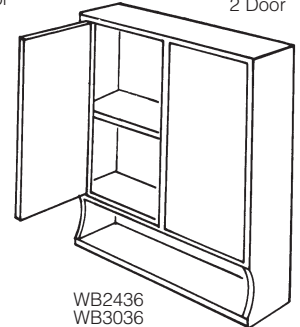

1 Door/1 Dw.

VB12 L/R
VB15 L/R
VB18 L/R
VB21 L/R

2 Door/2 Dw.

VB24 VB36
VB27 VB39
VB30 VB42
VB33

VANITY DRAWERS

3 Drawer

VD12 VD21
VD15 VD24
VD18

DESK CENTRE - REFER TO UNDER COUNTER DESK DRAWER

- COMBINATIONS
- Vanity make up centre
 - Kitchen planning centre
 - Student Desk

MADE UP OF - VD12 - VDD24 - VDG2130
BD12 - KDD24 - KDG2435

VANITY LINEN CLOSET - 84" HIGH - 21" DEEP

3 Door

VLC1284 L/R
VLC1584 L/R
VLC1884 L/R
VLC2184 L/R

6 Door

VLC2484
VLC3084
VLC3684

MEDICINE CABINET - 5" DEEP

1 Door

MC1532 L/R
MC1832 L/R
MC2132

2 Door

MC2432
MC3032
MC3632

WALL BOUTIQUE - 8" DEEP

1 Door

WB1836 L/R
WB2136

2 Door

WB2436
WB3036

DESK GABLE

VDG2130
KDG2435

UNDER COUNTER DESK DRAWER - 21" DEPTH - 7" HIGH

VDD18
VDD21
VDD24