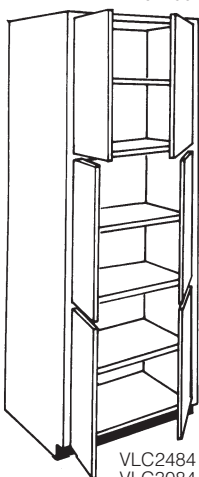

CDV48
CDV54
CDV60

VANITY COMBINATION DOOR & DRAWER

4 Door/2 Dw.

BVC48
BVC54
BVC60

VANITY FRONTS W/FLOOR

2 Door

VF36
VF39
VF24 VF42
VF27 VF45 (3 Door)
VF30 VF48 (3 Door)
VF33

VANITY BASE - 21" DEEP - 30" HIGH

1 Door/1 Dw.

VB12 L/R
VB15 L/R
VB18 L/R
VB21 L/R

2 Door/2 Dw.

VB24 VB36
VB27 VB39
VB30 VB42
VB33

VANITY DRAWERS

3 Drawer

VD12 VD21
VD15 VD24
VD18

DESK CENTRE - REFER TO UNDER COUNTER DESK DRAWER

- COMBINATIONS
- Vanity make up centre
 - Kitchen planning centre
 - Student Desk

MADE UP OF - VD12 - VDD24 - VDG2130
BD12 - KDD24 - KDG2435

VANITY LINEN CLOSET - 84" HIGH - 21" DEEP

3 Door

VLC1284 L/R
VLC1584 L/R
VLC1884 L/R
VLC2184 L/R

6 Door

VLC2484
VLC3084
VLC3684

MEDICINE CABINET - 5" DEEP

1 Door

MC1532 L/R
MC1832 L/R
MC2132

2 Door

MC2432
MC3032
MC3632

WALL BOUTIQUE - 8" DEEP