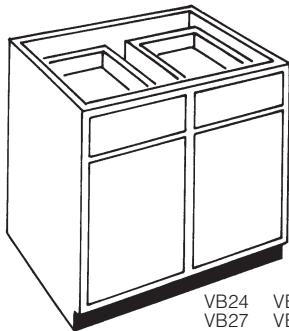

BATHROOM VANITIES

BATHROOM VANITIES - 21" DEEP - 30" HIGH VANITY

MATCHING VANITY WALL CABINETS ARE THE SAME SIZES AS KITCHEN WALL CABINETS (FRAMELESS EUROPEAN STYLE CABINETS. MAX LENGTH 48")

BV18 L/R
BV21 L/R

CDV48
CDV54
CDV60

VANITY COMBINATION DOOR & DRAWER

4 Door/2 Dw.

BVC48
BVC54
BVC60

VANITY FRONTS W/FLOOR

2 Door

VF36
VF39
VF24 VF42
VF27 VF45 (3 Door)
VF30 VF48 (3 Door)
VF33

VANITY BASE - 21" DEEP - 30" HIGH

1 Door/1 Dw.

VB12 L/R
VB15 L/R
VB18 L/R
VB21 L/R

2 Door/2 Dw.

VB24 VB36
VB27 VB39
VB30 VB42
VB33

VANITY DRAWERS

3 Drawer

VD12 VD21
VD15 VD24
VD18

DESK CENTRE - REFER TO UNDER COUNTER DESK DRAWER

- COMBINATIONS
- Vanity make up centre
 - Kitchen planning centre
 - Student Desk

MADE UP OF - VD12 - VDD24 - VDG2130
BD12 - KDD24 - KDG2435

VANITY LINEN CLOSET - 84" HIGH - 21" DEEP

3 Door

VLC1284 L/R
VLC1584 L/R
VLC1884 L/R
VLC2184 L/R