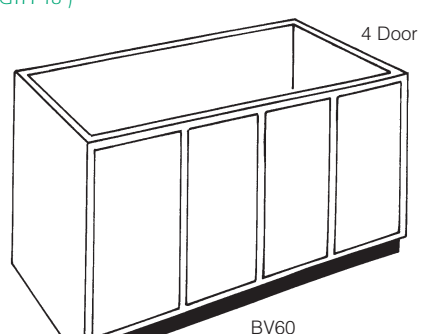

BATHROOM VANITIES

BATHROOM VANITIES - 21" DEEP - 30" HIGH VANITY

MATCHING VANITY WALL CABINETS ARE THE SAME SIZES AS KITCHEN WALL CABINETS (FRAMELESS EUROPEAN STYLE CABINETS. MAX LENGTH 48")

BV18 L/R
BV21 L/R

BV24 BV36
BV27 BV39
BV30 BV42
BV33

BV45
BV48
BV54

BV60

VANITY W/DRAWERS

SPECIFY LEFT OR RIGHT DRAWER

BVD30 L/R (1 Door/3 Dw.)
BVD36 L/R (2 Door/3 Dw.)
BVD42 L/R
BVD48 L/R
BVD54 L/R
BVD60 L/R

CENTRE DRAWER VANITY