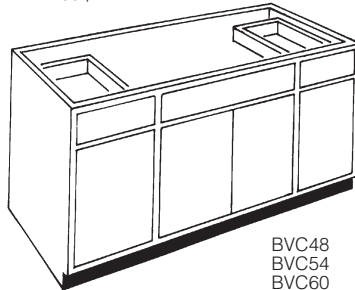

BATHROOM VANITIES

BATHROOM VANITIES - 21" DEEP - 30" HIGH VANITY

MATCHING VANITY WALL CABINETS ARE THE SAME SIZES AS KITCHEN WALL CABINETS (FRAMELESS EUROPEAN STYLE CABINETS. MAX LENGTH 48")

BV18 L/R
BV21 L/R

BV24 BV36
BV27 BV39
BV30 BV42
BV33

BV45
BV48
BV54

BV60

VANITY W/DRAWERS

SPECIFY LEFT OR RIGHT DRAWER

BVD30 L/R (1 Door/3 Dw.)
BVD36 L/R (2 Door/3 Dw.)
BVD42 L/R
BVD48 L/R
BVD54 L/R
BVD60 L/R

CENTRE DRAWER VANITY

CDV48
CDV54
CDV60

VANITY COMBINATION DOOR & DRAWER

4 Door/2 Dw.

BVC48
BVC54
BVC60

VANITY FRONTS W/FLOOR

2 Door

VF36
VF39
VF24 VF42
VF27 VF45 (3 Door)
VF30 VF48 (3 Door)
VF33

VANITY BASE - 21" DEEP - 30" HIGH