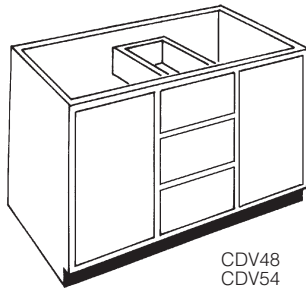

BATHROOM VANITIES

BATHROOM VANITIES - 21" DEEP - 30" HIGH VANITY

MATCHING VANITY WALL CABINETS ARE THE SAME SIZES AS KITCHEN WALL CABINETS (FRAMELESS EUROPEAN STYLE CABINETS. MAX LENGTH 48")

BV18 L/R
BV21 L/R

BV24 BV36
BV27 BV39
BV30 BV42
BV33

BV45
BV48
BV54

BV60

VANITY W/DRAWERS

SPECIFY LEFT OR RIGHT DRAWER

BVD30 L/R (1 Door/3 Dw.)
BVD36 L/R (2 Door/3 Dw.)
BVD42 L/R
BVD48 L/R
BVD54 L/R
BVD60 L/R

CENTRE DRAWER VANITY

CDV48
CDV54
CDV60

VANITY COMBINATION DOOR & DRAWER

4 Door/2 Dw.

BVC48
BVC54
BVC60

VANITY FRONTS W/FLOOR

2 Door

VF36
VF39
VF24 VF42
VF27 VF45 (3 Door)
VF30 VF48 (3 Door)
VF33

VANITY BASE - 21" DEEP - 30" HIGH