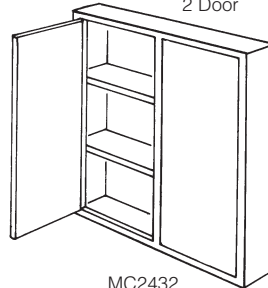

- COMBINATIONS
- Vanity make up centre
 - Kitchen planning centre
 - Student Desk

MADE UP OF - VD12 - VDD24 - VDG2130
BD12 - KDD24 - KDG2435

VANITY LINEN CLOSET - 84" HIGH - 21" DEEP

3 Door

VLC1284 L/R
VLC1584 L/R
VLC1884 L/R
VLC2184 L/R

6 Door

VLC2484
VLC3084
VLC3684

MEDICINE CABINET - 5" DEEP

1 Door

MC1532 L/R
MC1832 L/R
MC2132

2 Door

MC2432
MC3032
MC3632

WALL BOUTIQUE - 8" DEEP