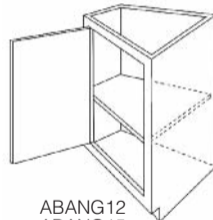

# SPECIALTY BASE END CABINETS

**BASE END SHELF**

9" Deep

BES24 - 3 SHELF

**BASE WINE RACK  
W/LATTICE**

12" deep

BWRL24

**BASE CORNER SHELF**

12" Deep

BCS24 - 3 SHELF

**BASE RADIUS END  
CABINET**

2 Door

BREC 24 L/R  
(ALLOW 15" WALL SPACE)

**BASE ANGLE  
CABINET**

ABANG12  
ABANG15  
ABANG18

**BASE END CABINET**

2 Door/1 Dw./  
1 Lv.

BEC24 L/R  
(ALLOW 24" WALL SPACE)