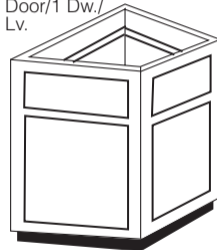

BASE END CABINET

BEC24 L/R
(ALLOW 24" WALL SPACE)