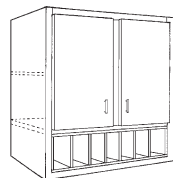

WALL DIAGONAL APPLIANCE GARAGE

WDAG2116
WDAG2416

WALL SPINDLE PLATE CABINET
12" DEEP 2 Door

WSPC2432
WSPC2732
WSPC3032
WSPC3332
WSPC3632

Also available in 36" and 40" height.

MICROWAVE CABINET W/SHELF
12" DEEP 2 Door

MWCS2432 MICROWAVE
MWCS2732 OPENING IS 3"
MWCS3032 LESS THAN
MWCS3332 CABINET
WIDTH

Also available in 36" and 40" height.

WALL DRAWER CABINET
12" DEEP 2 Door

WDR2432
WDR3032
WDR3632

WALL OFFICE ORGANIZER
12" DEEP 2 Door

WOO2432
WOO3032
WOO3632

WALL CABINET W/SPICE RACK
12" DEEP 2 Door

WCSR1832 L/R
WCSR2132 L/R
WCSR1840 L/R
WCSR2140 L/R

WALL DIAGONAL APPLIANCE CORNER
2 Door

WDAC2448 L/R
WDAC2458 L/R
WDAC2752 L/R
(15" DEEP)