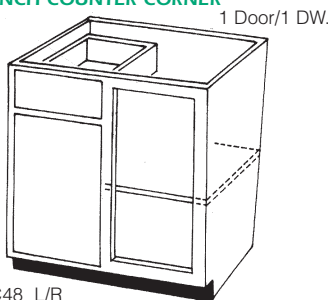

TAPERED LUNCH COUNTERS

TAPERED LUNCH COUNTERS - 18" DEEP - FULL BACK

TLC24 (2 Door/1 Dw.)
TLC36

TLC48

TLC60
TLC72

TAPERED LUNCH COUNTER CORNER

TLCC48 L/R

TLCC60 L/R

TLCC72 L/R

FRAMELESS EUROPEAN STYLE LUNCH COUNTERS HAVE STRAIGHT BACKS (MAX. LENGTH 48")