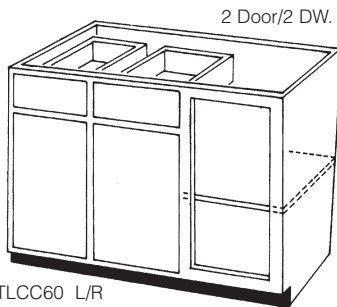

TAPERED LUNCH COUNTERS

TAPERED LUNCH COUNTERS - 18" DEEP - FULL BACK

TLC24 (2 Door/1 Dw.)
TLC36

TLC48

TLC60
TLC72

TAPERED LUNCH COUNTER CORNER

TLCC48 L/R

TLCC60 L/R

TLCC72 L/R

FRAMELESS EUROPEAN STYLE LUNCH COUNTERS HAVE STRAIGHT BACKS (MAX. LENGTH 48")