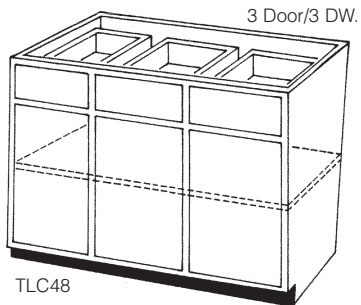

TAPERED LUNCH COUNTERS

TAPERED LUNCH COUNTERS - 18" DEEP - FULL BACK

TLC24 (2 Door/1 Dw.)
TLC36

TLC48

TLC60
TLC72

TAPERED LUNCH COUNTER CORNER

TLCC48 L/R

TLCC60 L/R

TLCC72 L/R

FRAMELESS EUROPEAN STYLE LUNCH COUNTERS HAVE STRAIGHT BACKS (MAX. LENGTH 48")