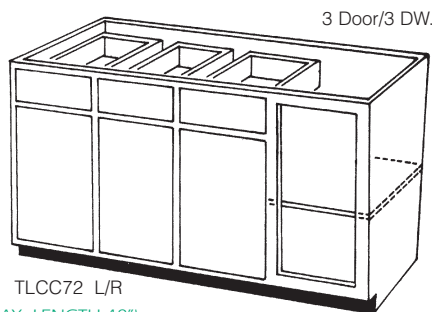

TAPERED LUNCH COUNTERS

TAPERED LUNCH COUNTERS - 18" DEEP - FULL BACK

TLC24 (2 Door/1 Dw.)
TLC36

TLC48

TLC60
TLC72

TAPERED LUNCH COUNTER CORNER

TLCC48 L/R

TLCC60 L/R

TLCC72 L/R

FRAMELESS EUROPEAN STYLE LUNCH COUNTERS HAVE STRAIGHT BACKS (MAX. LENGTH 48")