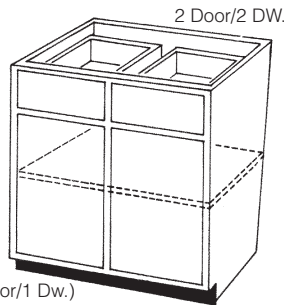

TAPERED LUNCH COUNTERS

TAPERED LUNCH COUNTERS - 18" DEEP - FULL BACK

TLC24 (2 Door/1 Dw.)
TLC36

TLC48

TLC60
TLC72

TAPERED LUNCH COUNTER CORNER

TLCC48 L/R

TLCC60 L/R

TLCC72 L/R

FRAMELESS EUROPEAN STYLE LUNCH COUNTERS HAVE STRAIGHT BACKS (MAX. LENGTH 48")