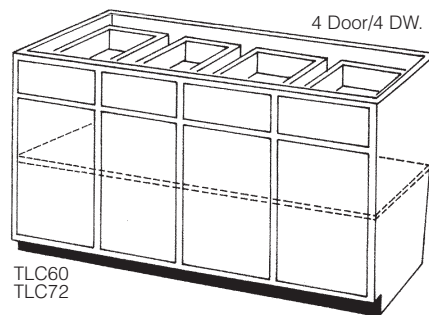

TAPERED LUNCH COUNTERS

TAPERED LUNCH COUNTERS - 18" DEEP - FULL BACK

TLC24 (2 Door/1 Dw.)
TLC36

TLC48

TLC60
TLC72

TAPERED LUNCH COUNTER CORNER

TLCC48 L/R

TLCC60 L/R

TLCC72 L/R

FRAMELESS EUROPEAN STYLE LUNCH COUNTERS HAVE STRAIGHT BACKS (MAX. LENGTH 48")