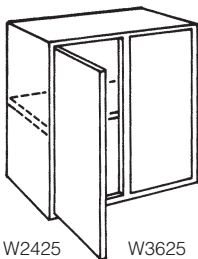

WALL CABINETS

DIMENSION - e.g. W3012 - WALL CABINET 30" WIDE, 12" HIGH

WALL CABINETS - 12" DEEP - SPECIFY LEFT/RIGHT HINGE ON SINGLE DOOR CABINETS

Height 12" 2 Door

W2412
W3012
W3312
W3612

Height 15" 2 Door

W2415 W3315
W2715 W3615
W3015 W3915

Height 18" 2 Door

W2418 W3318
W2718 W3618
W3018 W3918
W4218

Height 18" 3 Door

W4518
W4818

Height 25" 1 Door

W0925 L/R
W1225 L/R
W1525 L/R
W1825 L/R
W2125 L/R

Height 25" 2 Door

W2425 W3625
W2725 W3925
W3025 W4225
W3325

Height 25" 3 Door

W4525
W4825

Height 32" 1 Door

W0932 L/R
W1232 L/R
W1532 L/R
W1832 L/R
W2132 L/R

Height 32" 2 Door

W2432 W3632
W2732 W3932
W3032 W4232
W3332

Height 32" 3 Door