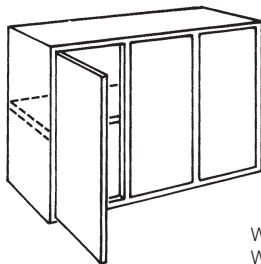

WALL CABINETS

DIMENSION - e.g. W3012 - WALL CABINET 30" WIDE, 12" HIGH

WALL CABINETS - 12" DEEP - SPECIFY LEFT/RIGHT HINGE ON SINGLE DOOR CABINETS

Height 12" 2 Door

W2412
W3012
W3312
W3612

Height 15" 2 Door

W2415 W3315
W2715 W3615
W3015 W3915

Height 18" 2 Door

W2418 W3318
W2718 W3618
W3018 W3918
W4218

Height 18" 3 Door

W4518
W4818

Height 25" 1 Door

W0925 L/R
W1225 L/R
W1525 L/R
W1825 L/R
W2125 L/R

Height 25" 2 Door

W2425 W3625
W2725 W3925
W3025 W4225
W3325

Height 25" 3 Door

W4525
W4825

Height 32" 1 Door

W0932 L/R
W1232 L/R
W1532 L/R
W1832 L/R
W2132 L/R

Height 32" 2 Door

W2432 W3632
W2732 W3932
W3032 W4232
W3332

Height 32" 3 Door