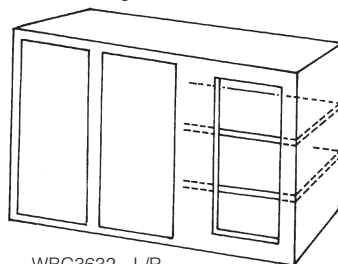

WALL CORNER CABINETS

WALL BLIND CORNER - (3" FILLER INCLUDED) - SPECIFY LEFT/RIGHT BLIND

WALL BLIND CORNER CABINETS MAY BE PULLED 3" MAX

Height 25" 1 Door

WBC2425 L/R WBC3025 L/R
WBC2725 L/R WBC3325 L/R

Height 25" 2 Door

WBC3625 L/R WBC4225 L/R
WBC3925 L/R WBC4525 L/R
WBC4825 L/R

Height 32" 1 Door

WBC2432 L/R WBC3032 L/R
WBC2732 L/R WBC3332 L/R

Height 32" 2 Door

WBC3632 L/R WBC4532 L/R
WBC3932 L/R WBC4832 L/R
WBC4232 L/R

All 32" cabinets are also available in 36" and 40" height.

WALL DIAGONAL CORNER

Height 25" 1 Door

WDC2125 L/R
WDC2425 L/R

1 Door

WDC2132 L/R
WDC2432 L/R
WDC2736 (15" deep)

WALL LAZY SUSAN

Height 25" 1 Door

WLS2425 L/R