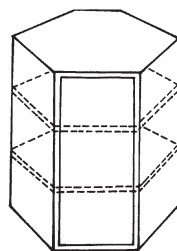

WALL CORNER CABINETS

WALL BLIND CORNER - (3" FILLER INCLUDED) - SPECIFY LEFT/RIGHT BLIND

WALL BLIND CORNER CABINETS MAY BE PULLED 3" MAX

Height 25" 1 Door

WBC2425 L/R WBC3025 L/R
WBC2725 L/R WBC3325 L/R

Height 25" 2 Door

WBC3625 L/R WBC4225 L/R
WBC3925 L/R WBC4525 L/R
WBC4825 L/R

Height 32" 1 Door

WBC2432 L/R WBC3032 L/R
WBC2732 L/R WBC3332 L/R

Height 32" 2 Door

WBC3632 L/R WBC4532 L/R
WBC3932 L/R WBC4832 L/R
WBC4232 L/R

All 32" cabinets are also available in 36" and 40" height.

WALL DIAGONAL CORNER

Height 25" 1 Door

WDC2125 L/R
WDC2425 L/R

1 Door

WDC2132 L/R
WDC2432 L/R
WDC2736 (15" deep)

WALL LAZY SUSAN

Height 25" 1 Door

WLS2425 L/R