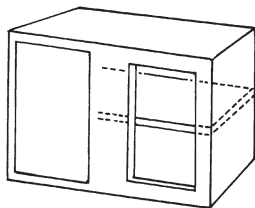

WALL CORNER CABINETS

WALL BLIND CORNER - (3" FILLER INCLUDED) - SPECIFY LEFT/RIGHT BLIND

WALL BLIND CORNER CABINETS MAY BE PULLED 3" MAX

Height 25" 1 Door

WBC2425 L/R WBC3025 L/R
WBC2725 L/R WBC3325 L/R

Height 25" 2 Door

WBC3625 L/R WBC4225 L/R
WBC3925 L/R WBC4525 L/R
WBC4825 L/R

Height 32" 1 Door

WBC2432 L/R WBC3032 L/R
WBC2732 L/R WBC3332 L/R

Height 32" 2 Door

WBC3632 L/R WBC4532 L/R
WBC3932 L/R WBC4832 L/R
WBC4232 L/R

All 32" cabinets are also available in 36" and 40" height.

WALL DIAGONAL CORNER

Height 25" 1 Door

WDC2125 L/R
WDC2425 L/R

1 Door

WDC2132 L/R
WDC2432 L/R
WDC2736 (15" deep)

WALL LAZY SUSAN

Height 25" 1 Door

WLS2425 L/R