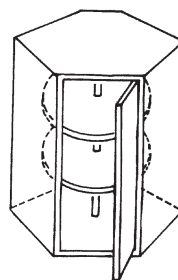

WALL CORNER CABINETS

WALL BLIND CORNER - (3" FILLER INCLUDED) - SPECIFY LEFT/RIGHT BLIND

WALL BLIND CORNER CABINETS MAY BE PULLED 3" MAX

Height 25" 1 Door

WBC2425 L/R WBC3025 L/R
WBC2725 L/R WBC3325 L/R

Height 25" 2 Door

WBC3625 L/R WBC4225 L/R
WBC3925 L/R WBC4525 L/R
WBC4825 L/R

Height 32" 1 Door

WBC2432 L/R WBC3032 L/R
WBC2732 L/R WBC3332 L/R

Height 32" 2 Door

WBC3632 L/R WBC4532 L/R
WBC3932 L/R WBC4832 L/R
WBC4232 L/R

All 32" cabinets are also available in 36" and 40" height.

WALL DIAGONAL CORNER

Height 25" 1 Door

WDC2125 L/R
WDC2425 L/R

1 Door

WDC2132 L/R
WDC2432 L/R
WDC2736 (15" deep)

WALL LAZY SUSAN

Height 25" 1 Door

WLS2425 L/R

1 Door

WLS2432 L/R
WLS2440 L/R

WALL ANGLE CORNER

WAC2125 L/R
WAC2425 L/R
WAC2132 L/R
WAC2432 L/R
WAC2140 L/R
WAC2440 L/R