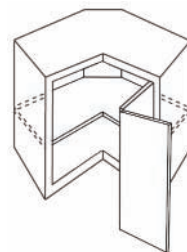

WALL CORNER CABINETS

WALL BLIND CORNER - (3" FILLER INCLUDED) - SPECIFY LEFT/RIGHT BLIND

WALL BLIND CORNER CABINETS MAY BE PULLED 3" MAX

Height 25" 1 Door

WBC2425 L/R WBC3025 L/R
WBC2725 L/R WBC3325 L/R

Height 25" 2 Door

WBC3625 L/R WBC4225 L/R
WBC3925 L/R WBC4525 L/R
WBC4825 L/R

Height 32" 1 Door

WBC2432 L/R WBC3032 L/R
WBC2732 L/R WBC3332 L/R

Height 32" 2 Door

WBC3632 L/R WBC4532 L/R
WBC3932 L/R WBC4832 L/R
WBC4232 L/R

All 32" cabinets are also available in 36" and 40" height.

WALL DIAGONAL CORNER

Height 25" 1 Door

WDC2125 L/R
WDC2425 L/R

1 Door

WDC2132 L/R
WDC2432 L/R
WDC2736 (15" deep)

WALL LAZY SUSAN

Height 25" 1 Door

WLS2425 L/R

1 Door

WLS2432 L/R
WLS2440 L/R

WALL ANGLE CORNER

WAC2125 L/R
WAC2425 L/R
WAC2132 L/R
WAC2432 L/R
WAC2140 L/R
WAC2440 L/R