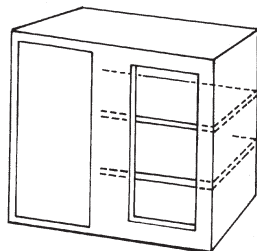

WALL CORNER CABINETS

WALL BLIND CORNER - (3" FILLER INCLUDED) - SPECIFY LEFT/RIGHT BLIND

WALL BLIND CORNER CABINETS MAY BE PULLED 3" MAX

Height 25" 1 Door

WBC2425 L/R WBC3025 L/R
WBC2725 L/R WBC3325 L/R

Height 25" 2 Door

WBC3625 L/R WBC4225 L/R
WBC3925 L/R WBC4525 L/R
WBC4825 L/R

Height 32" 1 Door

WBC2432 L/R WBC3032 L/R
WBC2732 L/R WBC3332 L/R

Height 32" 2 Door

WBC3632 L/R WBC4532 L/R
WBC3932 L/R WBC4832 L/R
WBC4232 L/R

All 32" cabinets are also available in 36" and 40" height.

WALL DIAGONAL CORNER

Height 25" 1 Door

WDC2125 L/R
WDC2425 L/R

1 Door

WDC2132 L/R
WDC2432 L/R
WDC2736 (15" deep)

WALL LAZY SUSAN

Height 25" 1 Door

WLS2425 L/R