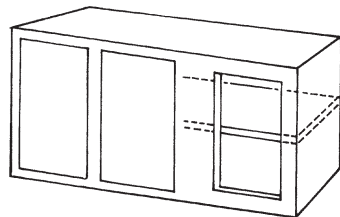

WALL CORNER CABINETS

WALL BLIND CORNER - (3" FILLER INCLUDED) - SPECIFY LEFT/RIGHT BLIND

WALL BLIND CORNER CABINETS MAY BE PULLED 3" MAX

Height 25" 1 Door

WBC2425 L/R WBC3025 L/R
WBC2725 L/R WBC3325 L/R

Height 25" 2 Door

WBC3625 L/R WBC4225 L/R
WBC3925 L/R WBC4525 L/R
WBC4825 L/R

Height 32" 1 Door

WBC2432 L/R WBC3032 L/R
WBC2732 L/R WBC3332 L/R

Height 32" 2 Door

WBC3632 L/R WBC4532 L/R
WBC3932 L/R WBC4832 L/R
WBC4232 L/R

All 32" cabinets are also available in 36" and 40" height.

WALL DIAGONAL CORNER

Height 25" 1 Door

WDC2125 L/R
WDC2425 L/R

1 Door

WDC2132 L/R
WDC2432 L/R
WDC2736 (15" deep)

WALL LAZY SUSAN

Height 25" 1 Door

WLS2425 L/R