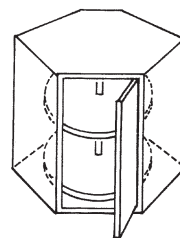

WBC3625 L/R WBC4225 L/R
WBC3925 L/R WBC4525 L/R
WBC4825 L/R

Height 32" 1 Door

WBC2432 L/R WBC3032 L/R
WBC2732 L/R WBC3332 L/R

Height 32" 2 Door

WBC3632 L/R WBC4532 L/R
WBC3932 L/R WBC4832 L/R
WBC4232 L/R

All 32" cabinets are also available in 36" and 40" height.

WALL DIAGONAL CORNER

Height 25" 1 Door

WDC2125 L/R
WDC2425 L/R

1 Door

WDC2132 L/R
WDC2432 L/R
WDC2736 (15" deep)

WALL LAZY SUSAN

Height 25" 1 Door

WLS2425 L/R

1 Door

WLS2432 L/R
WLS2440 L/R

WALL ANGLE CORNER

WAC2125 L/R
WAC2425 L/R
WAC2132 L/R
WAC2432 L/R
WAC2140 L/R
WAC2440 L/R