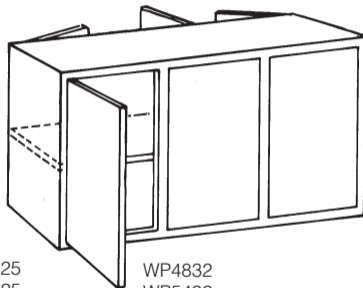

# WALL PENINSULA CABINETS

**WALL PENINSULA CABINETS - 12" DEEP - (CHINA / FRENCH DOORS OPTIONAL)** (Frameless European style cabinets. Max length 48")

Height 25" 4 Door

WP2425  
WP2725  
WP3025  
WP3325

WP3625  
WP3925  
WP4225

Height 25" 6 Door

WP4832  
WP5432  
WP6032 (8 Door)  
WP7225 (8 Door)

Height 32" 4 Door

WP2432  
WP2732  
WP3032

WP3332  
WP3632  
WP3932  
WP4232

Height 32" 6 Door

WP4832  
WP5432  
WP6032 (8 Door)  
WP7232 (8 Door)