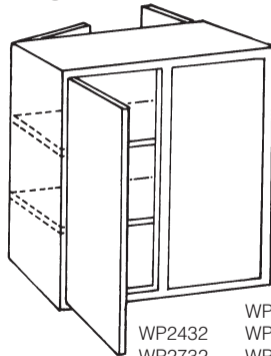

# WALL PENINSULA CABINETS

**WALL PENINSULA CABINETS - 12" DEEP - (CHINA / FRENCH DOORS OPTIONAL)** (Frameless European style cabinets. Max length 48")

Height 25" 4 Door

WP2425  
WP2725  
WP3025  
WP3325

WP3625  
WP3925  
WP4225

Height 25" 6 Door

WP4832  
WP5432  
WP6032 (8 Door)  
WP7225 (8 Door)

Height 32" 4 Door

WP2432  
WP2732  
WP3032

WP3332  
WP3632  
WP3932  
WP4232

Height 32" 6 Door

WP4832  
WP5432  
WP6032 (8 Door)  
WP7232 (8 Door)