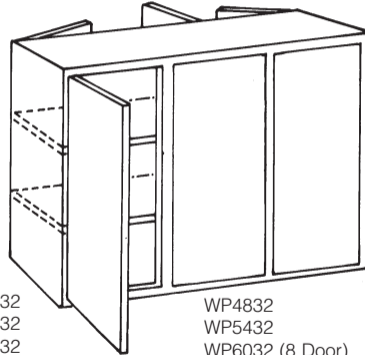

# WALL PENINSULA CABINETS

**WALL PENINSULA CABINETS - 12" DEEP - (CHINA / FRENCH DOORS OPTIONAL)** (Frameless European style cabinets. Max length 48")

Height 25" 4 Door

WP2425  
WP2725  
WP3025  
WP3325

WP3625  
WP3925  
WP4225

Height 25" 6 Door

WP4832  
WP5432  
WP6032 (8 Door)  
WP7225 (8 Door)

Height 32" 4 Door

WP2432  
WP2732  
WP3032

WP3332  
WP3632  
WP3932  
WP4232

Height 32" 6 Door

WP4832  
WP5432  
WP6032 (8 Door)  
WP7232 (8 Door)

*All 32" cabinets are also available in 36" height.*