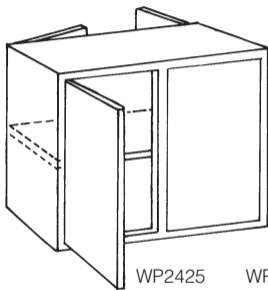

# WALL PENINSULA CABINETS

**WALL PENINSULA CABINETS - 12" DEEP - (CHINA / FRENCH DOORS OPTIONAL)** (Frameless European style cabinets. Max length 48")

Height 25" 4 Door

WP2425  
WP2725  
WP3025  
WP3325

WP3625  
WP3925  
WP4225

Height 25" 6 Door

WP4832  
WP5432  
WP6032 (8 Door)  
WP7225 (8 Door)

Height 32" 4 Door

WP2432  
WP2732  
WP3032

WP3332  
WP3632  
WP3932  
WP4232

Height 32" 6 Door

WP4832  
WP5432  
WP6032 (8 Door)  
WP7232 (8 Door)