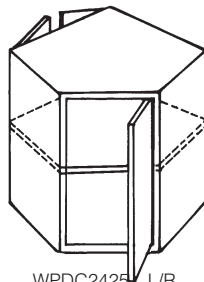

WALL PENINSULA CORNER CABINETS

WALL PENINSULA BLIND CORNER - (3" FILLER INCLUDED) - SPECIFY LEFT/RIGHT BLIND

Height 25" 3 Door

WPBC2425 L/R
 WPBC2725 L/R
 WPBC3025 L/R
 WPBC3325 L/R

Height 25" 4 Door

WPBC3625 L/R
 WPBC4225 L/R
 WPBC4825 L/R (5 Door) WPBC6025 L/R (7Door)
 WPBC5425 L/R WPBC7225 L/R

WALL PENINSULA DIAGONAL CORNER

Height 25" 3 Door

WPDC2425 L/R

WALL PENINSULA LAZY SUSAN

Height 25" 3 Door

WPLS2425 L/R

Height 32" 3 Door

WPBC2432 L/R
 WPBC2732 L/R
 WPBC3032 L/R
 WPBC3332 L/R