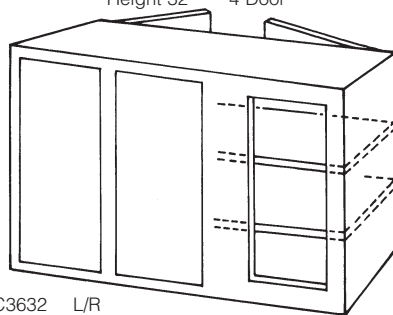

WALL PENINSULA CORNER CABINETS

WALL PENINSULA BLIND CORNER - (3" FILLER INCLUDED) - SPECIFY LEFT/RIGHT BLIND

Height 25" 3 Door

WPBC2425 L/R
 WPBC2725 L/R
 WPBC3025 L/R
 WPBC3325 L/R

Height 25" 4 Door

WPBC3625 L/R
 WPBC4225 L/R
 WPBC4825 L/R (5 Door) WPBC6025 L/R (7Door)
 WPBC5425 L/R WPBC7225 L/R

WALL PENINSULA DIAGONAL CORNER

Height 25" 3 Door

WPDC2425 L/R

WALL PENINSULA LAZY SUSAN

Height 25" 3 Door

WPLS2425 L/R

Height 32" 3 Door

WPBC2432 L/R
 WPBC2732 L/R
 WPBC3032 L/R
 WPBC3332 L/R

Height 32" 4 Door

WPBC3632 L/R
 WPBC4232 L/R
 WPBC4832 L/R (5 Door) WPBC6032 L/R (7Door)
 WPBC5432 L/R WPBC7232 L/R

3 Door

WPDC2432 L/R
 WPDC2440 L/R

3 Door

WPLS2432 L/R
 WPLS2440 L/R

All 32" cabinets are also available in 36" height.