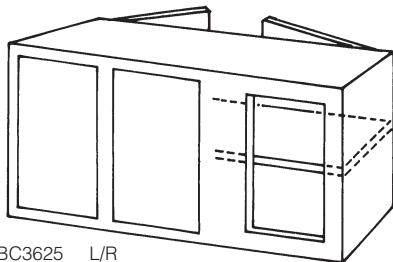

WALL PENINSULA CORNER CABINETS

WALL PENINSULA BLIND CORNER - (3" FILLER INCLUDED) - SPECIFY LEFT/RIGHT BLIND

Height 25" 3 Door

WPBC2425 L/R
 WPBC2725 L/R
 WPBC3025 L/R
 WPBC3325 L/R

Height 25" 4 Door

WPBC3625 L/R
 WPBC4225 L/R
 WPBC4825 L/R (5 Door) WPBC6025 L/R (7Door)
 WPBC5425 L/R WPBC7225 L/R

WALL PENINSULA DIAGONAL CORNER

Height 25" 3 Door

WPDC2425 L/R

WALL PENINSULA LAZY SUSAN

Height 25" 3 Door

WPLS2425 L/R

Height 32" 3 Door

WPBC2432 L/R
 WPBC2732 L/R
 WPBC3032 L/R
 WPBC3332 L/R