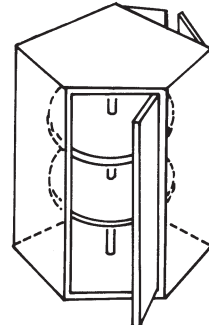

WALL PENINSULA CORNER CABINETS

WALL PENINSULA BLIND CORNER - (3" FILLER INCLUDED) - SPECIFY LEFT/RIGHT BLIND

Height 25" 3 Door

WPBC2425 L/R
 WPBC2725 L/R
 WPBC3025 L/R
 WPBC3325 L/R

Height 25" 4 Door

WPBC3625 L/R
 WPBC4225 L/R
 WPBC4825 L/R (5 Door) WPBC6025 L/R (7Door)
 WPBC5425 L/R WPBC7225 L/R

WALL PENINSULA DIAGONAL CORNER

Height 25" 3 Door

WPDC2425 L/R

WALL PENINSULA LAZY SUSAN

Height 25" 3 Door

WPLS2425 L/R

Height 32" 3 Door

WPBC2432 L/R
 WPBC2732 L/R
 WPBC3032 L/R
 WPBC3332 L/R

Height 32" 4 Door

WPBC3632 L/R
 WPBC4232 L/R
 WPBC4832 L/R (5 Door) WPBC6032 L/R (7Door)
 WPBC5432 L/R WPBC7232 L/R

3 Door

WPDC2432 L/R
 WPDC2440 L/R

3 Door

WPLS2432 L/R
 WPLS2440 L/R

All 32" cabinets are also available in 36" height.