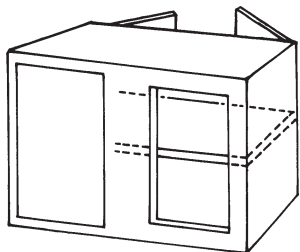

WALL PENINSULA CORNER CABINETS

WALL PENINSULA BLIND CORNER - (3" FILLER INCLUDED) - SPECIFY LEFT/RIGHT BLIND

Height 25" 3 Door

WPBC2425 L/R
 WPBC2725 L/R
 WPBC3025 L/R
 WPBC3325 L/R

Height 25" 4 Door

WPBC3625 L/R
 WPBC4225 L/R
 WPBC4825 L/R (5 Door) WPBC6025 L/R (7Door)
 WPBC5425 L/R WPBC7225 L/R

WALL PENINSULA DIAGONAL CORNER

Height 25" 3 Door

WPDC2425 L/R

WALL PENINSULA LAZY SUSAN

Height 25" 3 Door

WPLS2425 L/R

Height 32" 3 Door

WPBC2432 L/R
 WPBC2732 L/R
 WPBC3032 L/R
 WPBC3332 L/R