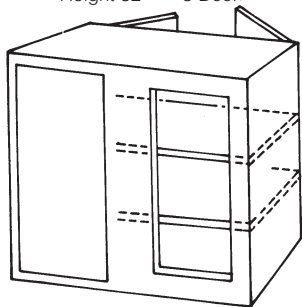

WALL PENINSULA CORNER CABINETS

WALL PENINSULA BLIND CORNER - (3" FILLER INCLUDED) - SPECIFY LEFT/RIGHT BLIND

Height 25" 3 Door

WPBC2425 L/R
 WPBC2725 L/R
 WPBC3025 L/R
 WPBC3325 L/R

Height 25" 4 Door

WPBC3625 L/R
 WPBC4225 L/R
 WPBC4825 L/R (5 Door) WPBC6025 L/R (7Door)
 WPBC5425 L/R WPBC7225 L/R

WALL PENINSULA DIAGONAL CORNER

Height 25" 3 Door

WPDC2425 L/R

WALL PENINSULA LAZY SUSAN

Height 25" 3 Door

WPLS2425 L/R

Height 32" 3 Door

WPBC2432 L/R
 WPBC2732 L/R
 WPBC3032 L/R
 WPBC3332 L/R

Height 32" 4 Door

WPBC3632 L/R
 WPBC4232 L/R
 WPBC4832 L/R (5 Door) WPBC6032 L/R (7Door)
 WPBC5432 L/R WPBC7232 L/R

3 Door

WPDC2432 L/R
 WPDC2440 L/R

3 Door

WPLS2432 L/R
 WPLS2440 L/R

All 32" cabinets are also available in 36" height.