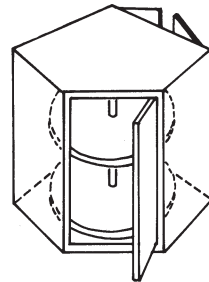

WALL PENINSULA CORNER CABINETS

WALL PENINSULA BLIND CORNER - (3" FILLER INCLUDED) - SPECIFY LEFT/RIGHT BLIND

Height 25" 3 Door

WPBC2425 L/R
 WPBC2725 L/R
 WPBC3025 L/R
 WPBC3325 L/R

Height 25" 4 Door

WPBC3625 L/R
 WPBC4225 L/R
 WPBC4825 L/R (5 Door) WPBC6025 L/R (7Door)
 WPBC5425 L/R WPBC7225 L/R

WALL PENINSULA DIAGONAL CORNER

Height 25" 3 Door

WPDC2425 L/R

WALL PENINSULA LAZY SUSAN

Height 25" 3 Door

WPLS2425 L/R

Height 32" 3 Door

WPBC2432 L/R
 WPBC2732 L/R
 WPBC3032 L/R
 WPBC3332 L/R

Height 32" 4 Door

WPBC3632 L/R
 WPBC4232 L/R
 WPBC4832 L/R (5 Door) WPBC6032 L/R (7Door)
 WPBC5432 L/R WPBC7232 L/R

3 Door

WPDC2432 L/R
 WPDC2440 L/R

3 Door

WPLS2432 L/R
 WPLS2440 L/R

All 32" cabinets are also available in 36" height.