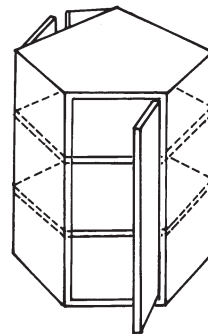

WALL PENINSULA CORNER CABINETS

WALL PENINSULA BLIND CORNER - (3" FILLER INCLUDED) - SPECIFY LEFT/RIGHT BLIND

Height 25" 3 Door

WPBC2425 L/R
 WPBC2725 L/R
 WPBC3025 L/R
 WPBC3325 L/R

Height 25" 4 Door

WPBC3625 L/R
 WPBC4225 L/R
 WPBC4825 L/R (5 Door) WPBC6025 L/R (7Door)
 WPBC5425 L/R WPBC7225 L/R

WALL PENINSULA DIAGONAL CORNER

Height 25" 3 Door

WPDC2425 L/R

WALL PENINSULA LAZY SUSAN

Height 25" 3 Door

WPLS2425 L/R

Height 32" 3 Door

WPBC2432 L/R
 WPBC2732 L/R
 WPBC3032 L/R
 WPBC3332 L/R

Height 32" 4 Door

WPBC3632 L/R
 WPBC4232 L/R
 WPBC4832 L/R (5 Door) WPBC6032 L/R (7Door)
 WPBC5432 L/R WPBC7232 L/R

3 Door

WPDC2432 L/R
 WPDC2440 L/R

3 Door

WPLS2432 L/R
 WPLS2440 L/R

All 32" cabinets are also available in 36" height.